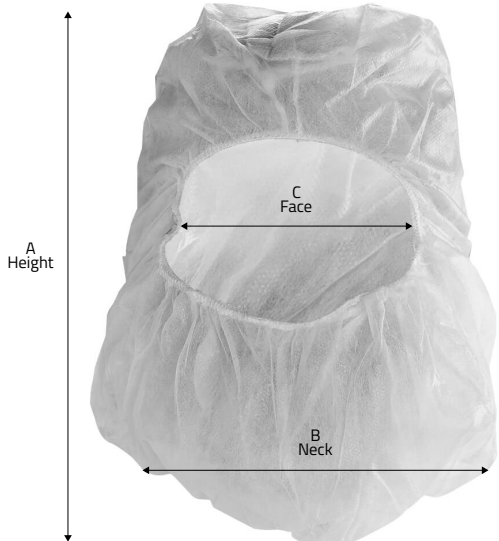

Construction Details:

Lightweight with strong, stress-resistant serged seams.

Styles/Sizes

Part No.	Size
BO-13821-B	21"
BO-13824-B	24"
BO-13826-B	26"

Lightweight material, white, 1,000/case (10 bags of 100 each)

Construction Details:

Lightweight with elastic headband and strong, stress-resistant serged seams.

Styles/Sizes

Part No.	Size
MS-14138-8	Univ.

Lightweight material, headband, serged seams, white, 1,000/case

GenPro® Bouffants	Size	Diameter Relaxed (A)	Diameter Stretched (A)
	21"	8"	21"
	24"	8 ½"	24"
	26"	9"	26"

GenPro® Beard Covers	Size	Diameter Relaxed (A)	Diameter Stretched (A)	Headband Stretched (B)
	Univ.	6"	10"	18"

Construction Details:

Open face with elastic around the face and neck and strong, stress-resistant serged seams.

Styles/Sizes

Part No.	Size	Color
SD-91342-B	XL	White
SD-91362-B	2X	White
SD-92342-B	XL	Blue